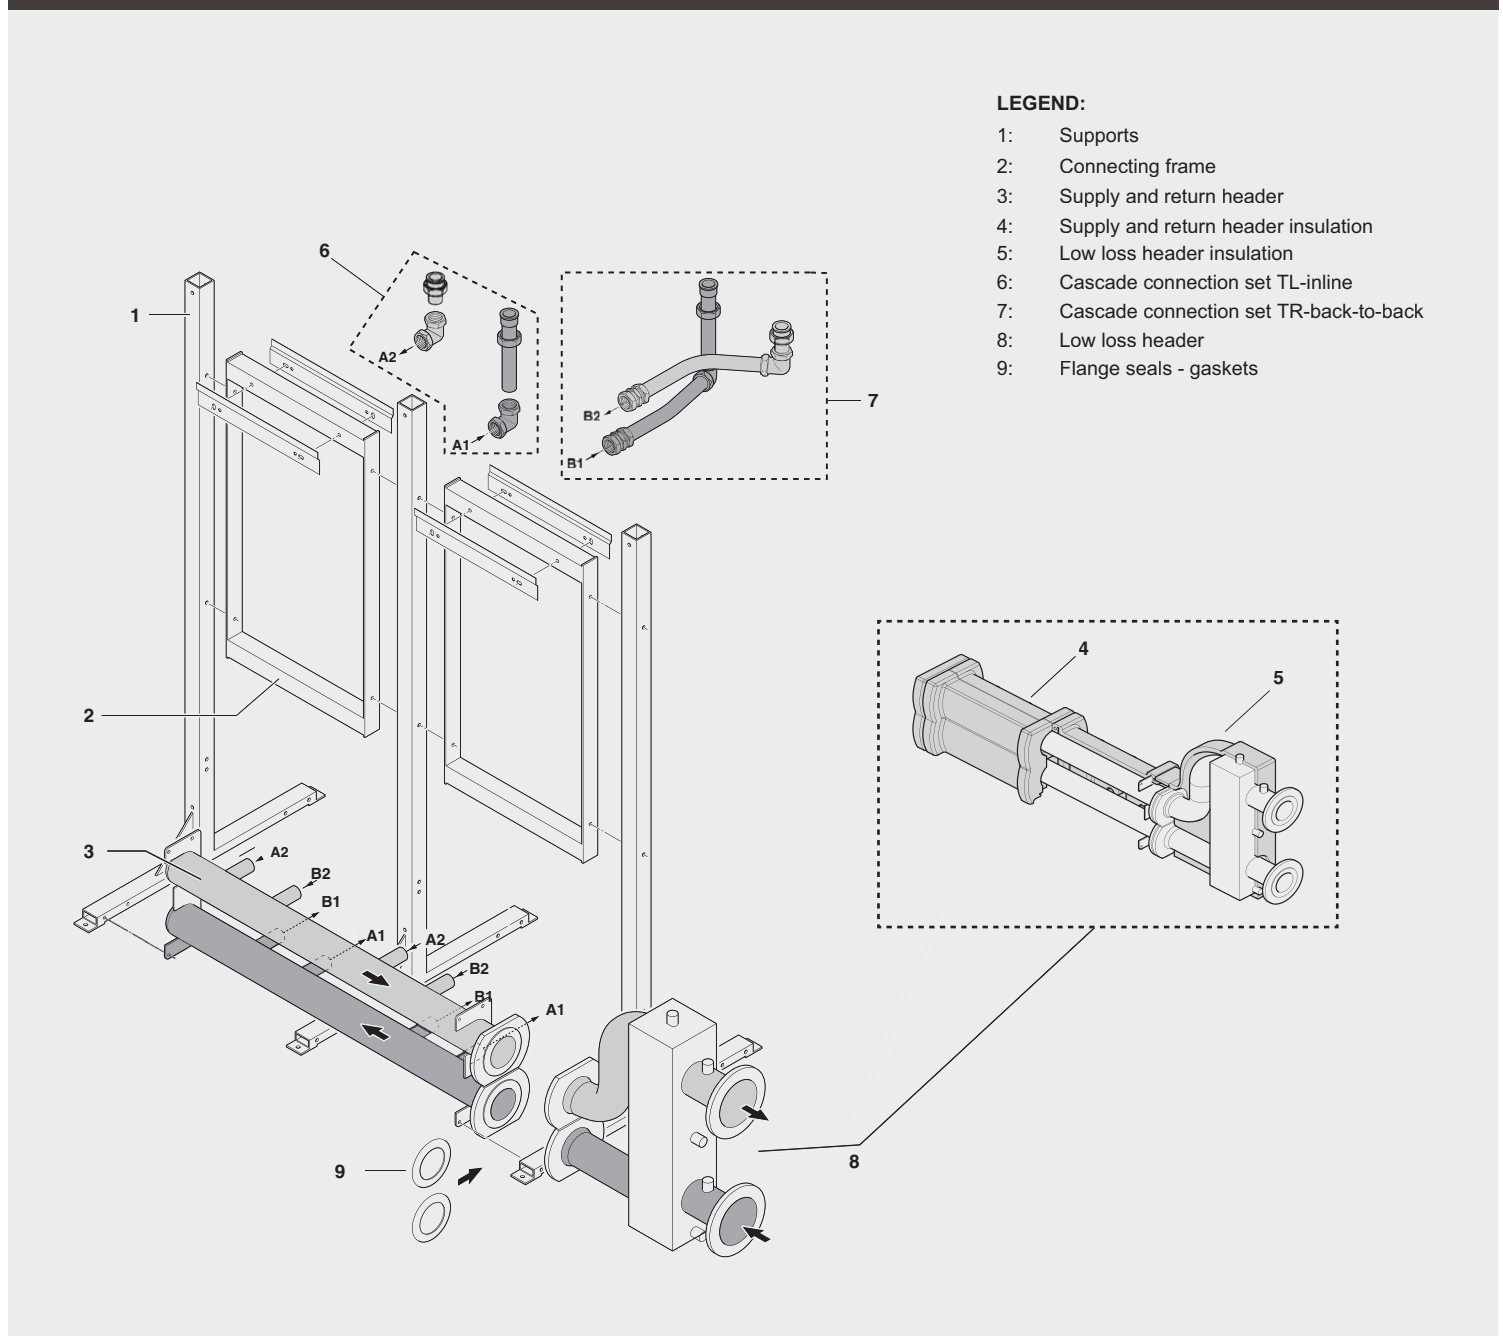

Technical service bulletin TR / TL Cascade Individual Components

Introduction

The Buderus GB162 TL and TR cascade packages ship as a kit of components to be assembled on site. If any of these components are damaged on site, damaged during transport, lost, or missing, there is now a solution to replace just the affected

component. The diagram and table included in this bulletin outline the individual components and the kit in which they are included.

Overview of Cascade Frame

Figure 1